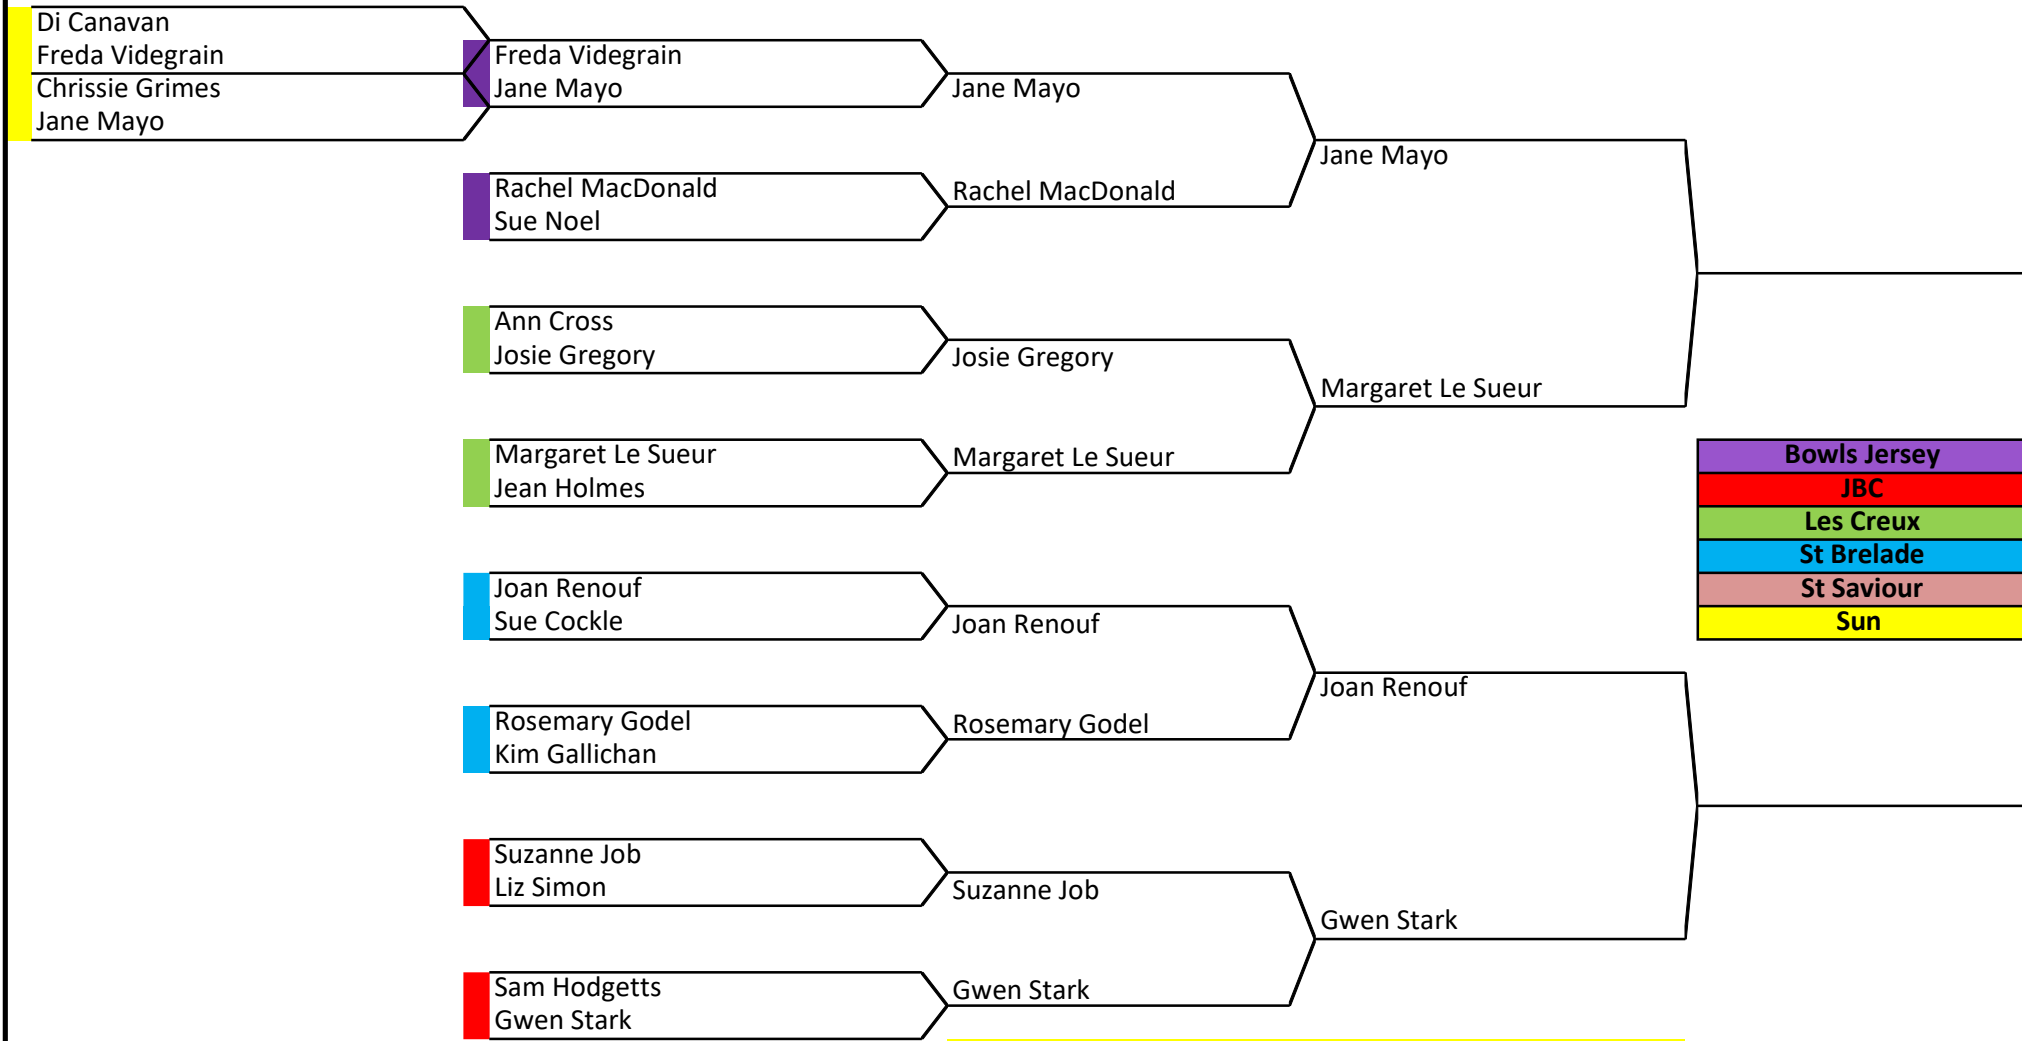

## TOUCHSTONE LADIES 2 WOOD SINGLES 2019

Play on Fri 10th May	Play on Fri 17th May	Q/final: Play by Fri 7th June	S/final: Play by Fri 28th June	Finals weekend
----------------------	----------------------	-------------------------------	--------------------------------	----------------

- Bowls Jersey
- JBC
- Les Creux
- St Brelade
- St Saviour
- Sun

Above two rounds to be played at home ground of top named player