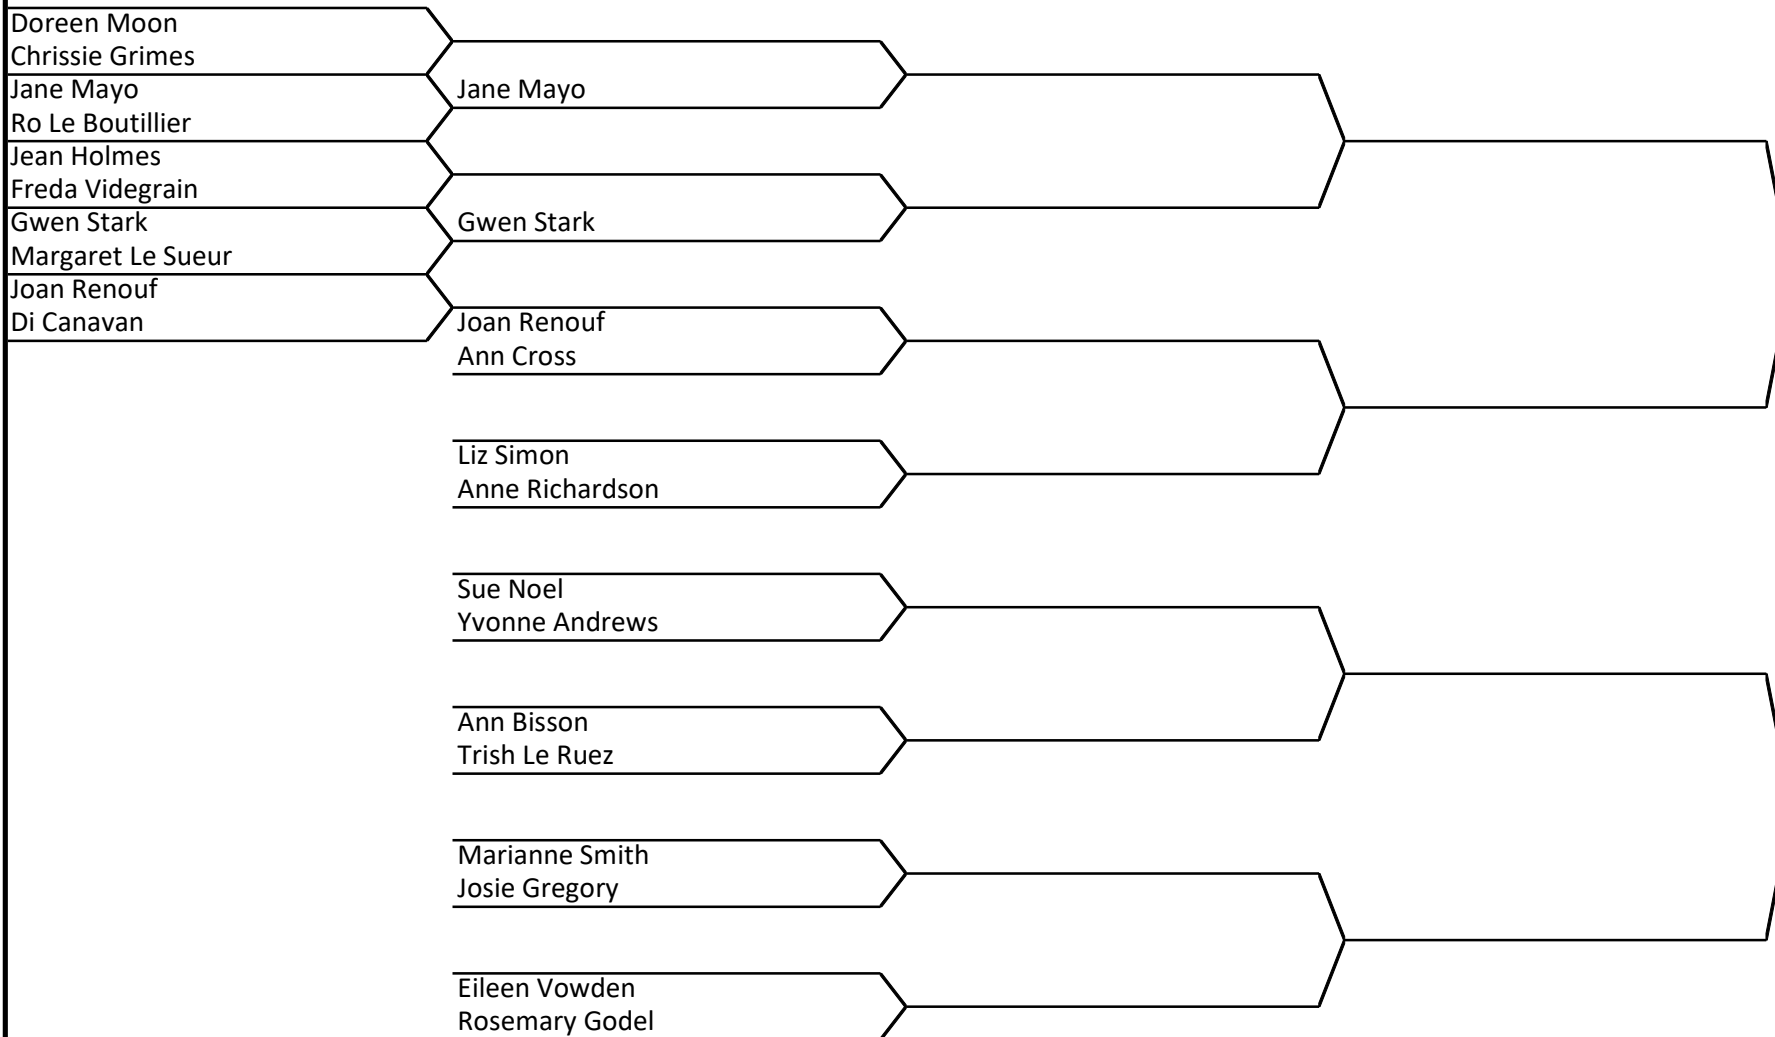

TOUCHSTONE LADIES SENIOR SINGLES 2019

To be played by Fri 31st May

To be played by Fri 21st June

Q/final: To be played by Fri 19th
July

S/final: To be played by Fri 16th
August

Finals weekend

Games to be played at home of top named player, mornings or afternoons